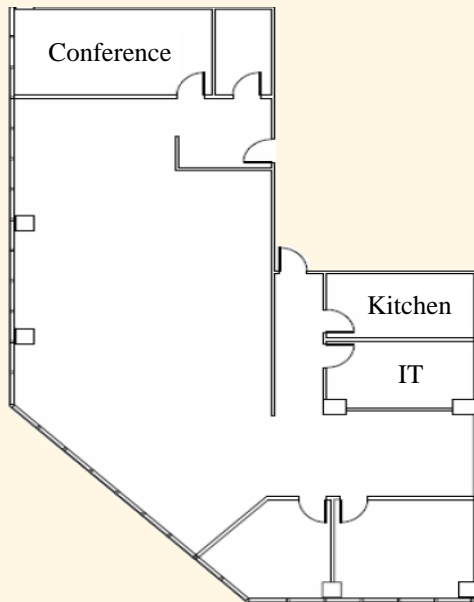

OSPREY REAL ESTATE SERVICES
A MEMBER OF THE OSPREY FAMILY OF COMPANIES

REAL ESTATE
MANAGEMENT
INVESTMENT
RECREATION

WENDY GIFFIN / CATHY STERRETT
727.894.2525
WWW.OSPREYNORTHBAY.COM